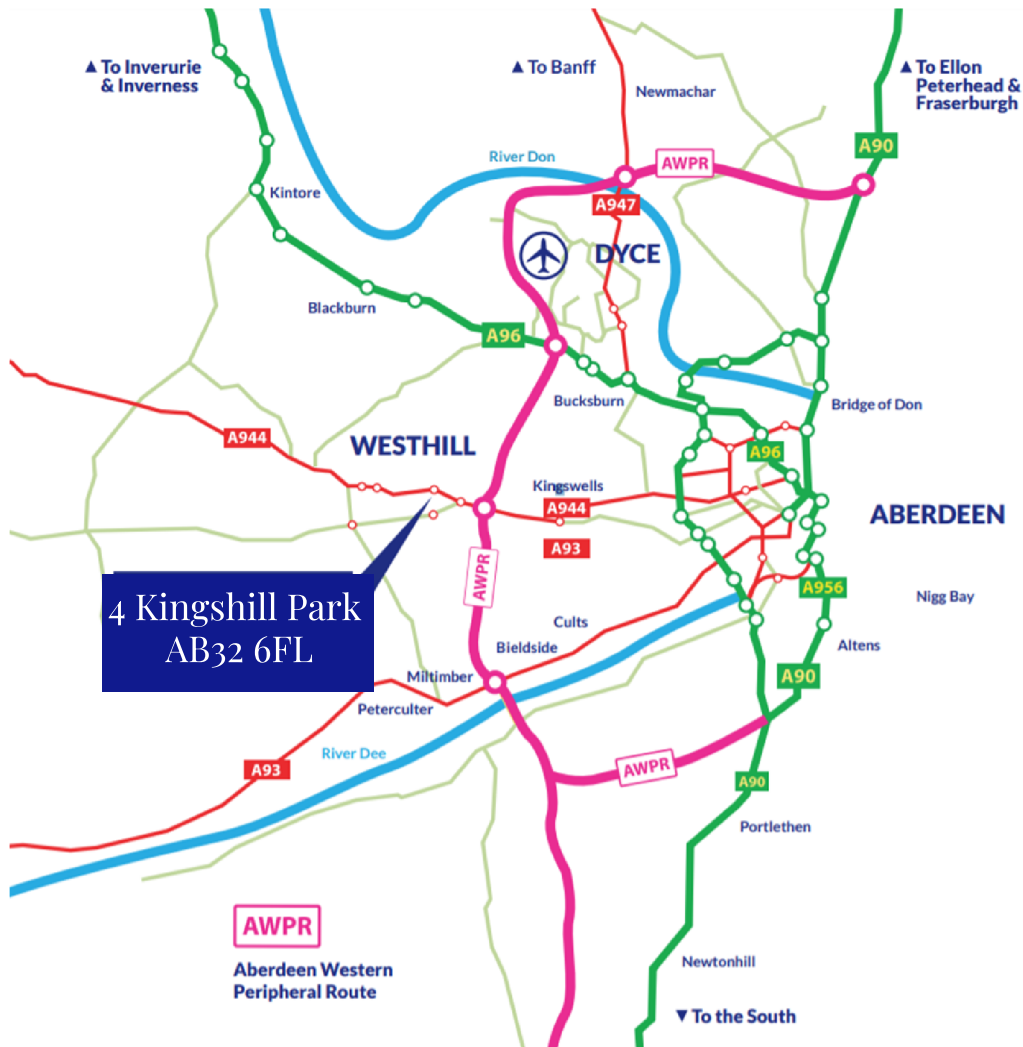

Acumen Financial Planning

4 Kingshill Park, Venture Drive, Arnhall Business Park
Westhill, Aberdeenshire AB32 6FL