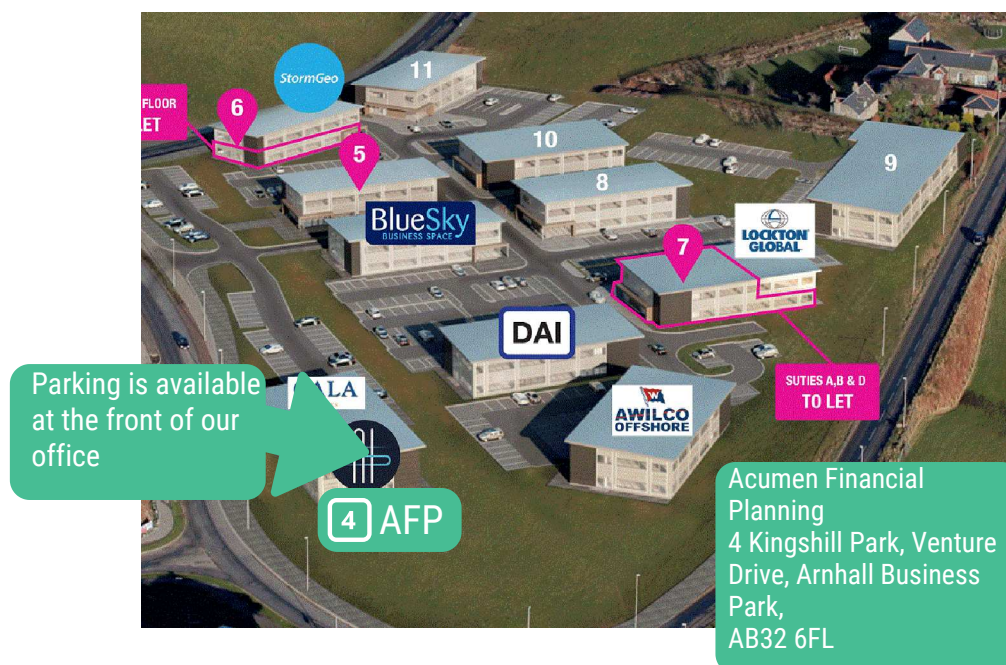

When approaching Westhill, you can either:

A) Take the first exit left at the junction with traffic lights signposted Tarland B9119. The business park will be to your right hand side.

At the first roundabout take the third exit turning right into Arnhall Business Park onto Prospect Road. Head straight up Prospect Road and take the first right onto a one way road into Kingshill Park.

Turn right onto Venture Drive and our office is immediately to your right with parking to the front of the building.

B) Head towards Westhill straight ahead at the traffic lights (signposted Tarland B9119 to the left) and take your next left, go straight along this road passing Tendeka building on your right hand side, follow the road up and turn left before the StormGeo building. The AFP office in the third building on your right and visitor parking is available to the front of the building.

Travelling from Westhill

If approaching from Westhill head towards the Tesco superstore.

When approaching the Tesco Petrol Station take the first exit on your left onto Prospect road.

Take the second road on your left a one way road into Kingshill Park.

Our office is immediately to your right with parking to the front of the building.

Bus Route

Stagecoach Bus route x17 takes you directly from Aberdeen bus station to Arnhall Drive. a ten minute walk from our office on Venture Drive.